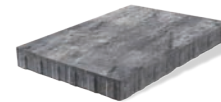

XL UNIT SOLD SEPARATELY

XL UNIT
35½ x 21¼ x 2⅜"
900 x 540 x 60mm

ADVANTAGES

PEDESTRIAN FRIENDLY

Not recommended for vehicular use

Notes: **SOLD IN FULL BUNDLES ONLY** and is produced and sold on a required, refundable skid. This product is not intended for vehicular applications. **Important: A urethane rubber paver mat must be used to prevent scuffing when compacting.** All measurements are nominal. Contact Unilock for more information.

Internal Use Only. BHF CH